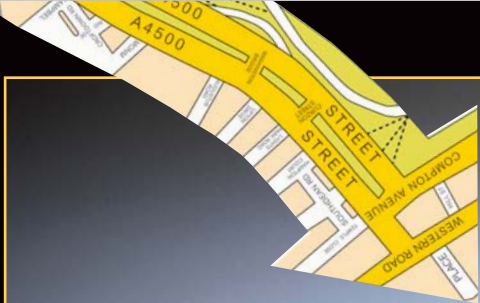

Publication No. AKM805

©MG ROVER GROUP 2003

STREETWISE
ACCESSORIES

STREETWISE

ACCESSORIES

Rear Spoiler Trim

A colour coded trim to enhance the Streetwise rear spoiler.

Streetwise Accessories are designed to be tough for a tough car. A way of raising your status in a bland urban environment. Robust, stylish, durable and contemporary, designed for the insistent demands of everyday life. Give your car the look of uncompromis-

Rise above others in the urban jungle with a unique 17" Addendum Alloy wheel.

17" Alloy Wheel

Roof Cross Bars

Takes loads of up to 65kg that are designed to meet your changing needs. Skiing, biking, camping – its an extension of your life.