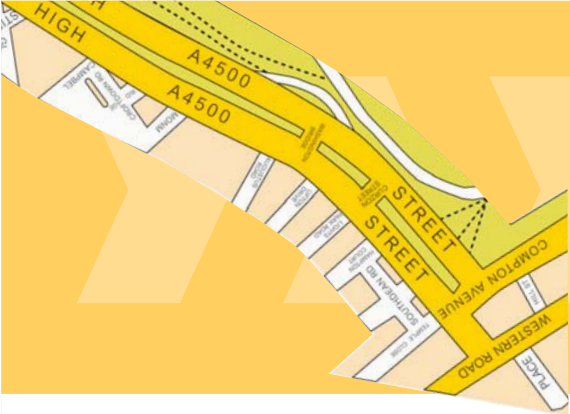

Publication No. AKM805

©MG ROVER GROUP 2003

STREETWISE
ACCESSORIES

STREETWISE

ACCESSORIES

Rear Spoiler Trim

A colour coded trim to enhance the Streetwise rear spoiler.

Streetwise Accessories are designed to be tough for a tough car. A way of raising your status in a bland urban environment. Robust, stylish, durable and contemporary, designed for the insistent demands of everyday life. Give your car the look of uncompromis-